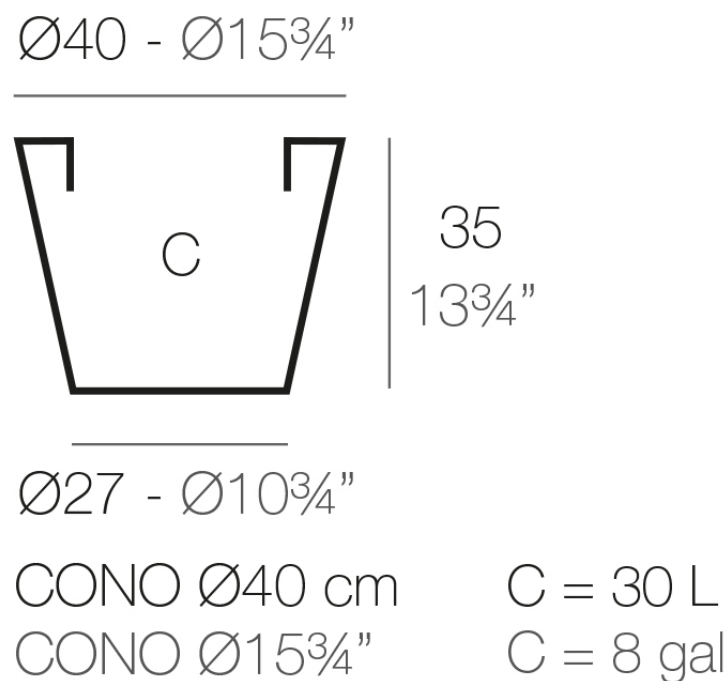

Info

Description

Pot made of polyethylene resin by rotational moulding. 100% Recyclable. Item suitable for indoor and outdoor use. Available in different finishes.

Weight: 0.4 Kg

Finishes

finishes

Simple

Ref. 40640