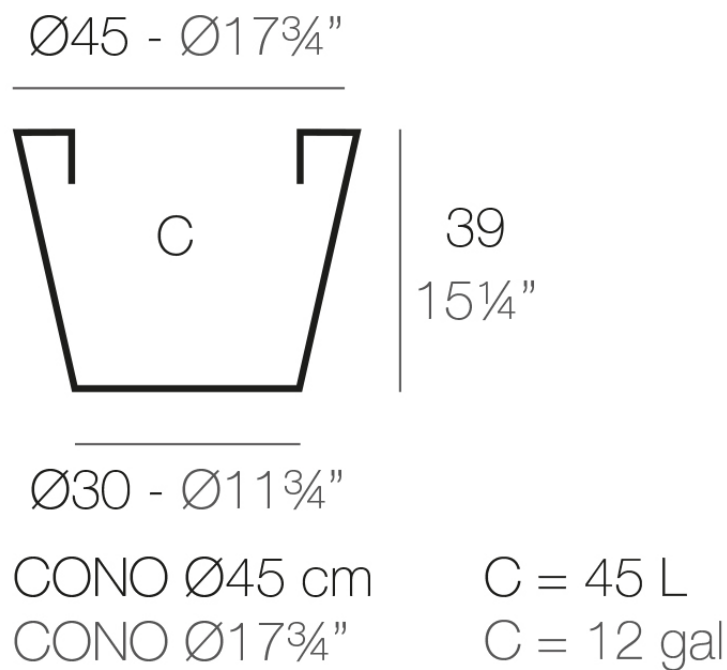

Info

Description

Pot made of polyethylene resin by rotational moulding. 100% Recyclable. Item suitable for indoor and outdoor use. Available in different finishes.

Weight: 0.53 Kg