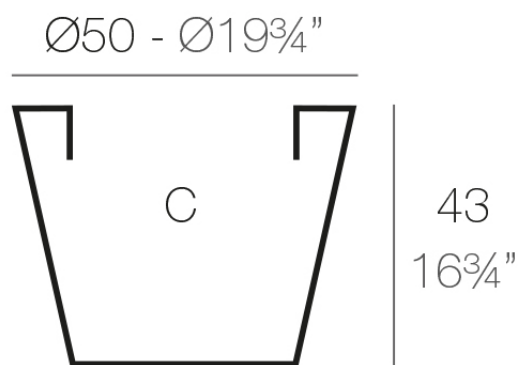

Info

Description

Pot made of polyethylene resin by rotational moulding. 100% Recyclable. Item suitable for indoor and outdoor use. Available in different finishes.

Weight: 1.45 Kg

$\text{Ø}33,5 - \text{Ø}13\frac{1}{4}"$

CONO $\text{Ø}50$ cm

CONO $\text{Ø}19\frac{3}{4}"$

C = 60 L

C = $15\frac{3}{4}$ gal

Finishes

finishes

Simple

Ref. 40650