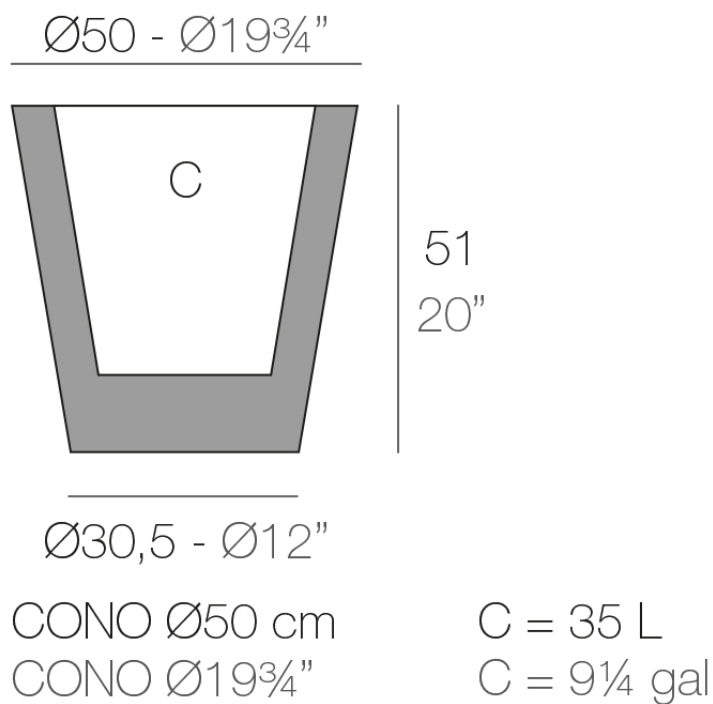

### Description

Pot made of polyethylene resin by rotational moulding. 100% Recyclable. Item suitable for indoor and outdoor use. Available in different finishes.

Weight: 4.1 Kg