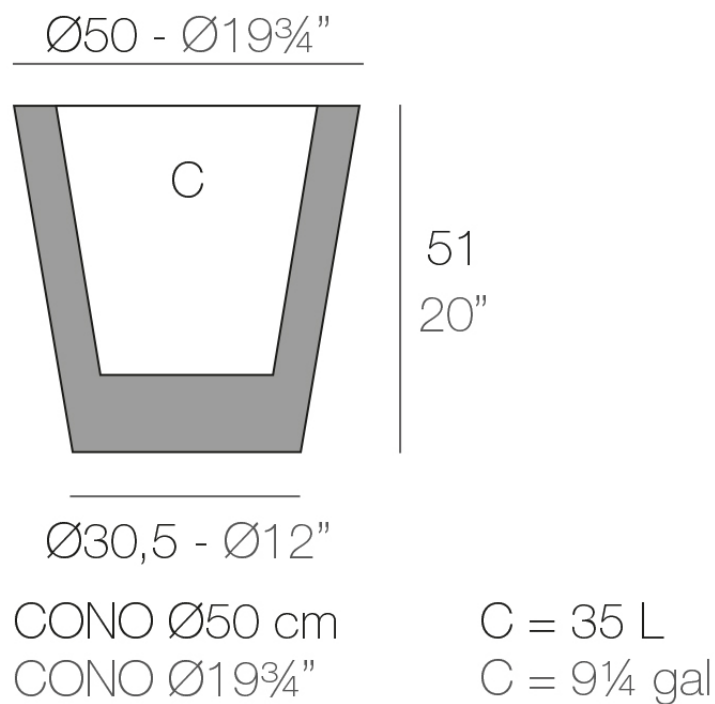

### Description

Pot made of polyethylene resin by rotational moulding. 100% Recyclable. Item suitable for indoor and outdoor use. Available in different finishes.

Weight: 4.1 Kg