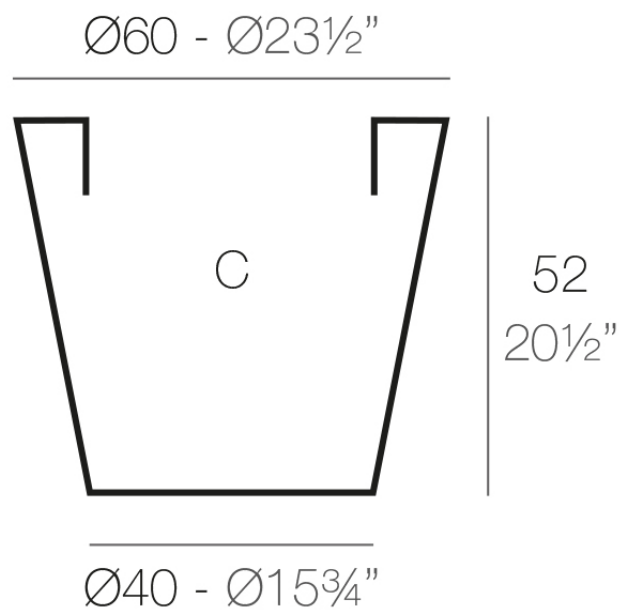

Info

Description

Pot made of polyethylene resin by rotational moulding. 100% Recyclable. Item suitable for indoor and outdoor use. Available in different finishes.

Weight: 2.1 Kg

CONO Ø60 cm

CONO Ø23½"

C = 100 L

C = 26½ gal

Finishes

finishes

Simple

Ref. 40660

white 2001

black 2002

ecru 2003