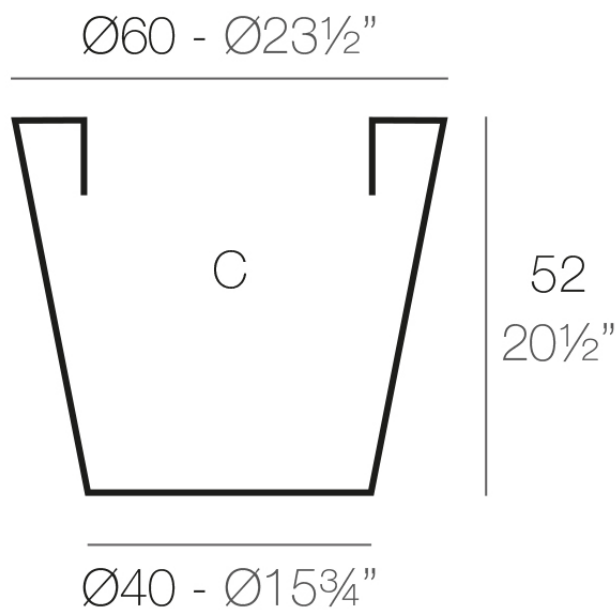

### Description

Pot made of polyethylene resin by rotational moulding. 100% Recyclable. Item suitable for indoor and outdoor use. Available in different finishes.

Weight: 2.1 Kg

CONO Ø60 cm

CONO Ø23 $\frac{1}{2}"$

C = 100 L

C = 26 $\frac{1}{2}$  gal