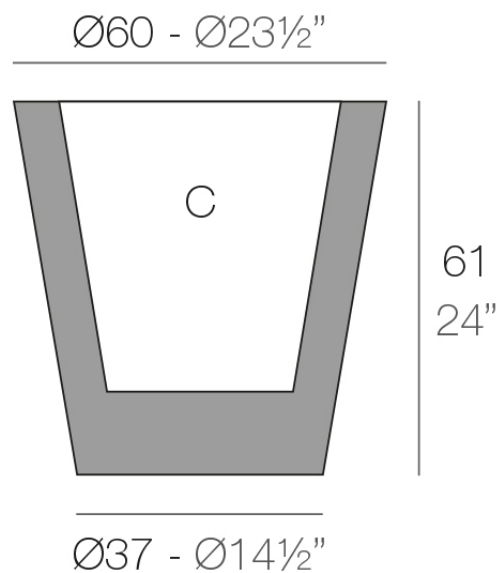

Info

Description

Pot made of polyethylene resin by rotational moulding. 100% Recyclable. Item suitable for indoor and outdoor use. Available in different finishes.

Weight: 6.85 Kg

CONO Ø60 cm
CONO Ø23½"

C = 60 L
C = 15¾ gal