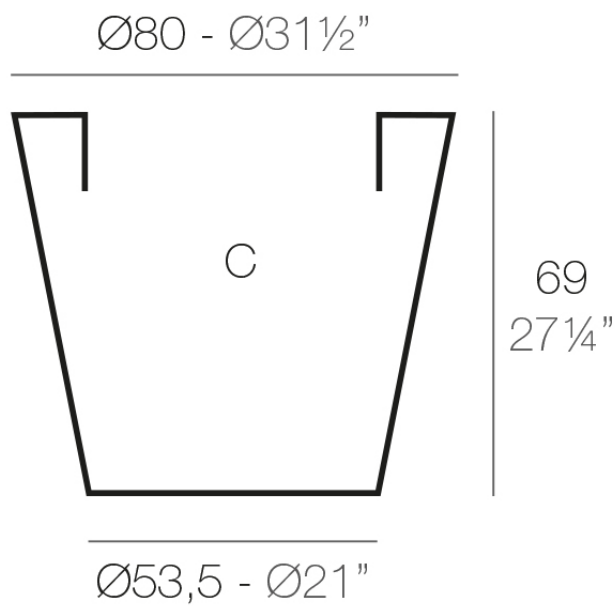

Info

Description

Pot made of polyethylene resin by rotational moulding. 100% Recyclable. Item suitable for indoor and outdoor use. Available in different finishes.

Weight: 8 Kg

CONO $\text{Ø}80$ cm

C = 250 L

CONO $\text{Ø}31\frac{1}{2}"$

C = 66 gal

Finishes

finishes

Simple

Ref. 40680

white 2001

black 2002