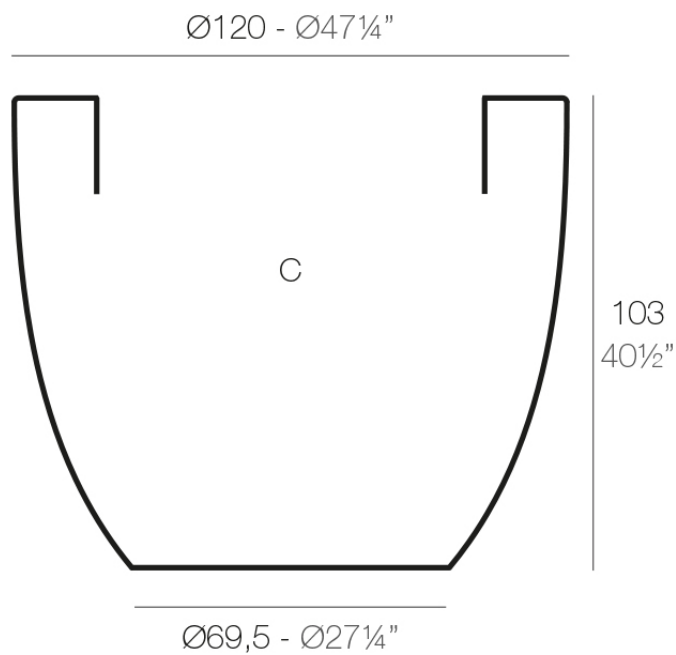

Info

Description

Pot made of polyethylene resin by rotational moulding. 100% Recyclable. Item suitable for indoor and outdoor use. Available in different finishes.

Weight: 22 Kg

CUENCO $\text{Ø}120$ cm
BOWL $\text{Ø}47\frac{1}{4}"$

C = 950 L
C = 251 gal

Finishes

finishes

Simple

Ref. 40712

white 2001

black 2002

ecru 2003