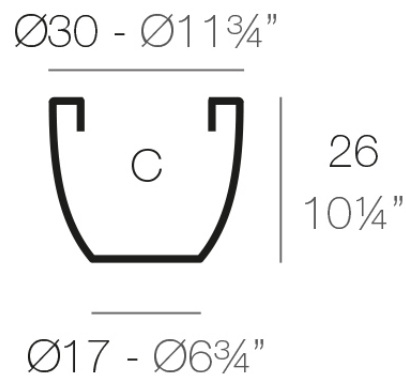

Info

Description

Pot made of polyethylene resin by rotational moulding. 100% Recyclable. Item suitable for indoor and outdoor use. Available in different finishes.

Weight: 0.8 Kg

CUENCO $\text{Ø}30$ cm
BOWL $\text{Ø}11\frac{3}{4}"$

C = 15 L
C = 4 gal

Finishes

finishes

Simple

Ref. 40730

white 2001

black 2002

ecru 2003