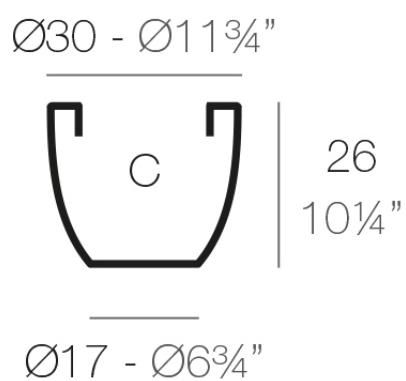

Info

Description

Pot made of polyethylene resin by rotational moulding. 100% Recyclable. Item suitable for indoor and outdoor use. Available in different finishes.

Weight: 0.8 Kg

CUENCO $\text{Ø}30$ cm
BOWL $\text{Ø}11\frac{3}{4}"$

C = 15 L
C = 4 gal

Finishes

finishes

Simple

Ref. 40730

white 2001

black 2002

ecru 2003