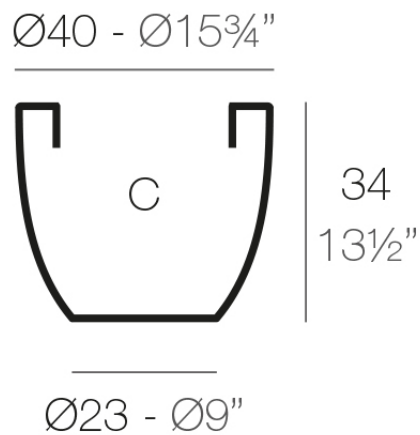

Info

Description

Pot made of polyethylene resin by rotational moulding. 100% Recyclable. Item suitable for indoor and outdoor use. Available in different finishes.

Weight: 1.8 Kg

CUENCO $\text{Ø}40$ cm
BOWL $\text{Ø}15\frac{3}{4}"$

C = 35 L
C = $9\frac{1}{4}$ gal

Finishes

finishes

Simple

Ref. 40740

white 2001

black 2002

ecru 2003