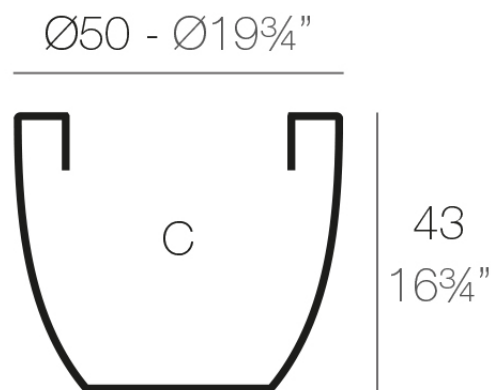

Info

Description

Pot made of polyethylene resin by rotational moulding. 100% Recyclable. Item suitable for indoor and outdoor use. Available in different finishes.

Weight: 2.9 Kg

$\text{Ø}28,5 - \text{Ø}11\frac{1}{4}"$

CUENCO $\text{Ø}50$ cm

BOWL $\text{Ø}19\frac{3}{4}"$

C = 70 L

C = $18\frac{1}{4}$ gal

Finishes

finishes

Simple

Ref. 40750