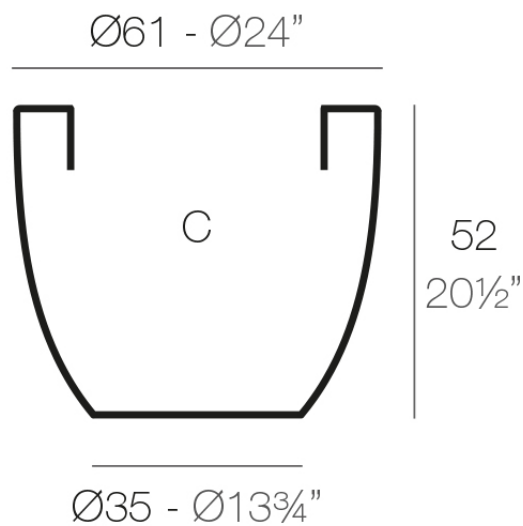

### Description

Pot made of polyethylene resin by rotational moulding. 100% Recyclable. Item suitable for indoor and outdoor use. Available in different finishes.

Weight: 4.2 Kg

CUENCO  $\text{Ø}60$  cm  
BOWL  $\text{Ø}23\frac{1}{2}''$

C = 120 L  
C =  $31\frac{3}{4}$  gal