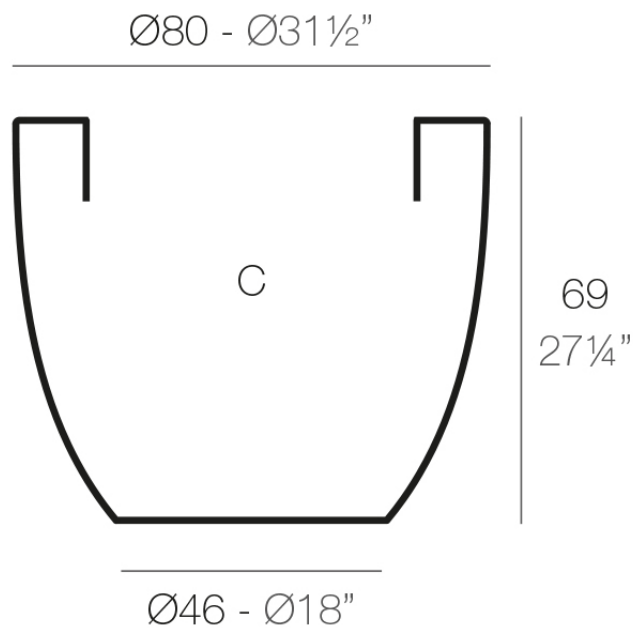

Info

Description

Pot made of polyethylene resin by rotational moulding. 100% Recyclable. Item suitable for indoor and outdoor use. Available in different finishes.

Weight: 8 Kg

CUENCO $\text{Ø}80$ cm

BOWL $\text{Ø}31\frac{1}{2}"$

C = 280 L

C = 74 gal

Finishes

finishes

Simple

Ref. 40780

white 2001

black 2002