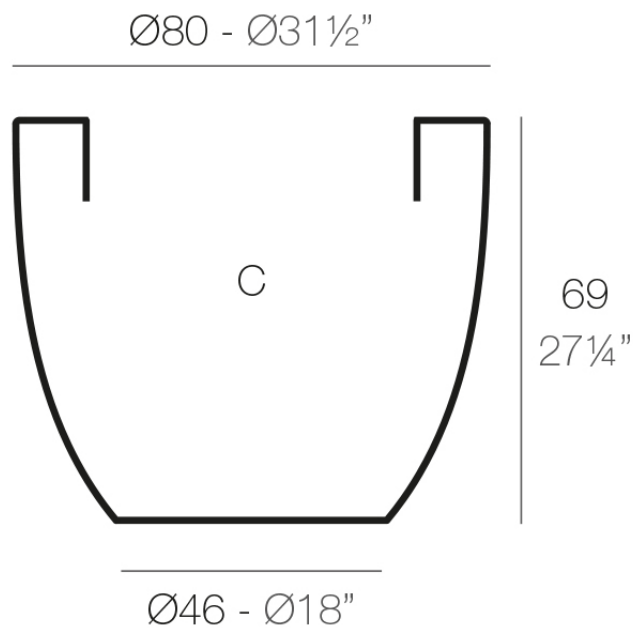

### Description

Pot made of polyethylene resin by rotational moulding. 100% Recyclable. Item suitable for indoor and outdoor use. Available in different finishes.

Weight: 8 Kg

CUENCO  $\text{Ø}80$  cm

BOWL  $\text{Ø}31\frac{1}{2}"$

C = 280 L

C = 74 gal