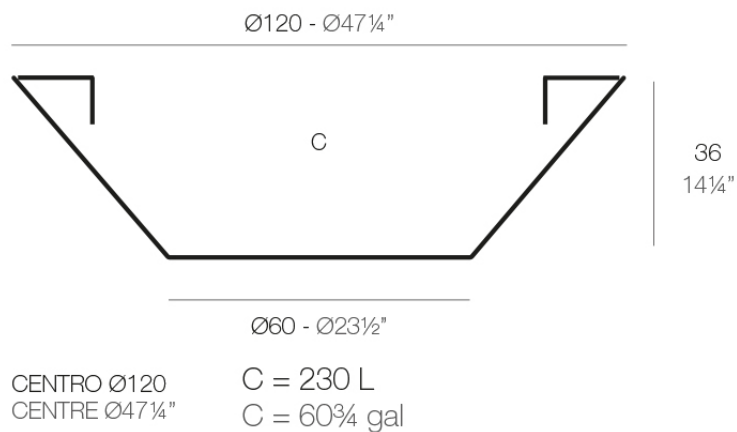

Info

Description

Pot made of polyethylene resin by rotational moulding. 100% Recyclable. Item suitable for indoor and outdoor use. Available in different finishes.

Weight: 8.5 Kg