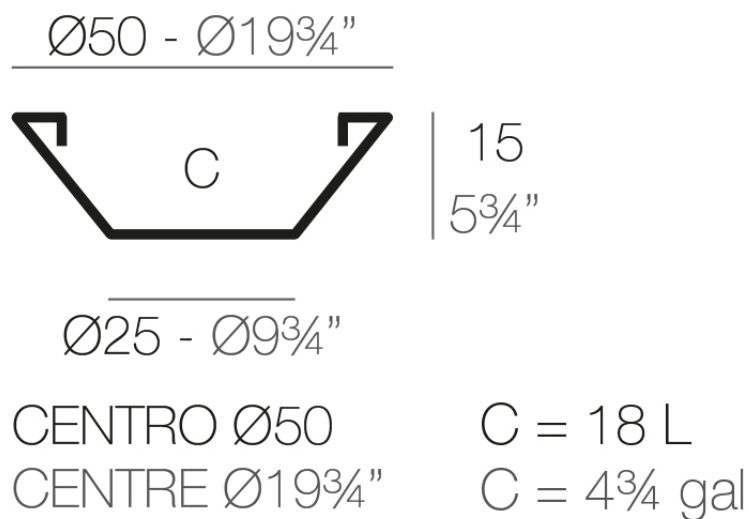

Info

Description

Pot made of polyethylene resin by rotational moulding. 100% Recyclable. Item suitable for indoor and outdoor use. Available in different finishes.

Weight: 2.2 Kg

Finishes

finishes

Simple

Ref. 40850