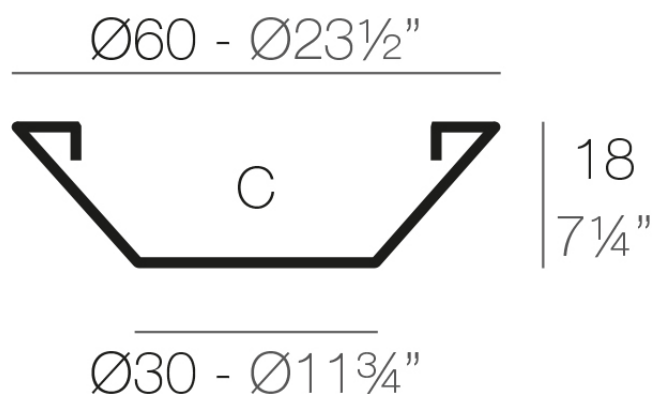

Info

Description

Pot made of polyethylene resin by rotational moulding. 100% Recyclable. Item suitable for indoor and outdoor use. Available in different finishes.

Weight: 0.85 Kg

CENTRO $\text{Ø}60$

C = 30 L

CENTRE $\text{Ø}23\frac{1}{2}"$

C = 8 gal

Finishes

finishes

Simple

Ref. 40860

white 2001

black 2002