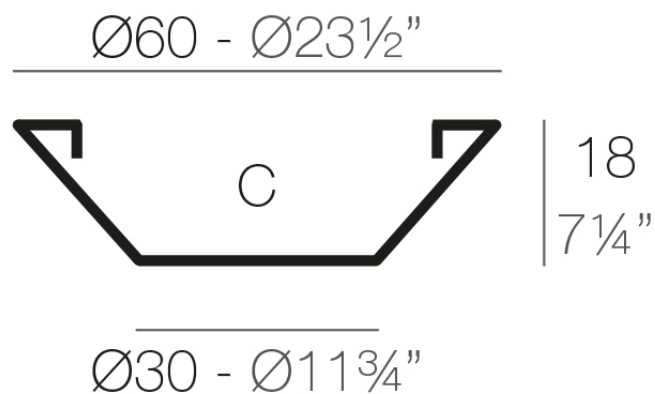

Info

Description

Pot made of polyethylene resin by rotational moulding. 100% Recyclable. Item suitable for indoor and outdoor use. Available in different finishes.

Weight: 0.85 Kg

CENTRO $\text{Ø}60$

C = 30 L

CENTRE $\text{Ø}23\frac{1}{2}"$

C = 8 gal

Finishes

finishes

Simple

Ref. 40860

white 2001

black 2002