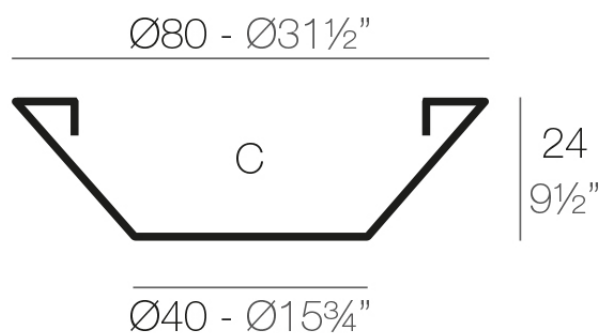

Info

Description

Pot made of polyethylene resin by rotational moulding. 100% Recyclable. Item suitable for indoor and outdoor use. Available in different finishes.

Weight: 3.2 Kg

CENTRO $\text{Ø}80$
CENTRE $\text{Ø}31\frac{1}{2}"$

C = 70 L
C = $18\frac{1}{2}$ gal

Finishes

finishes

Simple

Ref. 40880

white 2001

black 2002

ecru 2003