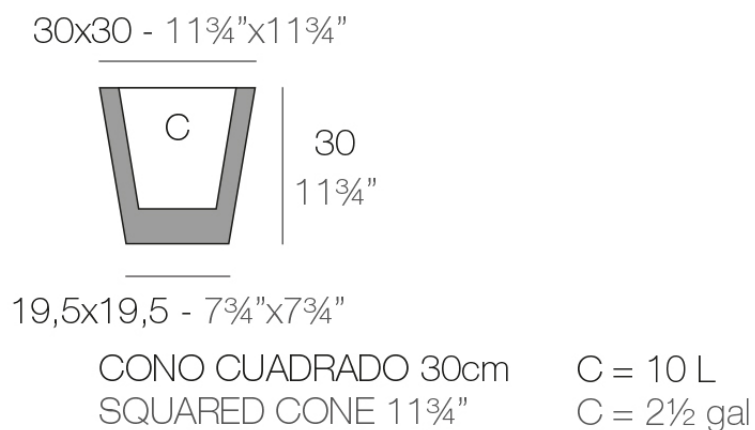

Info

Description

Pot made of polyethylene resin by rotational moulding. 100% Recyclable. Item suitable for indoor and outdoor use. Available in different finishes.

Weight: 1.7 Kg

Finishes

finishes

Basic

Ref. 41130A