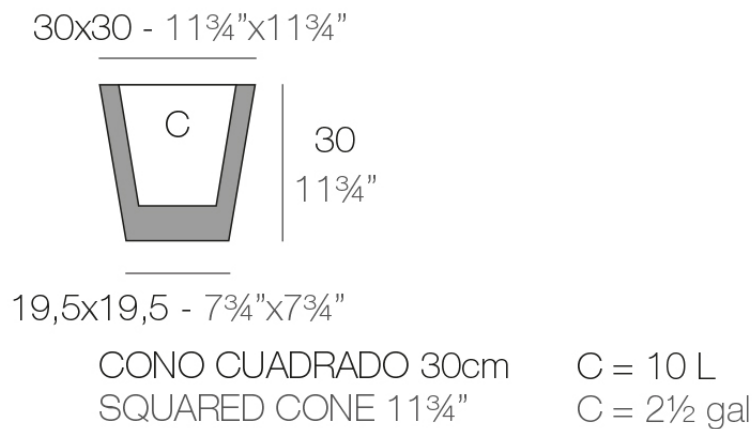

### Description

Pot made of polyethylene resin by rotational moulding. 100% Recyclable. Item suitable for indoor and outdoor use. Available in different finishes.

Weight: 1.7 Kg