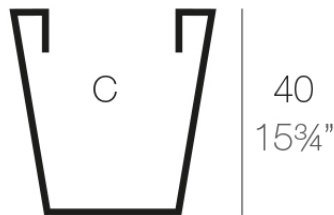

Info

Description

Pot made of polyethylene resin by rotational moulding. 100% Recyclable. Item suitable for indoor and outdoor use. Available in different finishes.

Weight: 3.2 Kg

40x40 - 15¾"x15¾"

26x26 - 10¼"x10¼"

CONO CUADRADO 40cm
SQUARED CONE 15¾"

C = 44 L
C = 11½ gal

Finishes

finishes

Simple

Ref. 41140

white 2001

black 2002