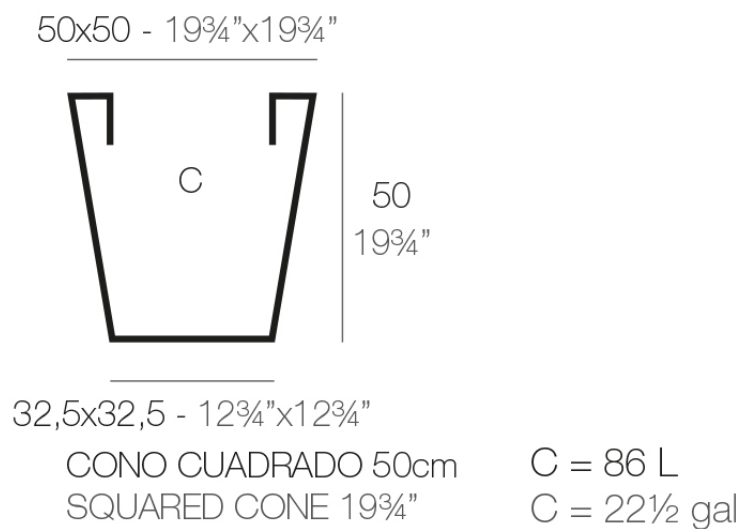

Info

Description

Pot made of polyethylene resin by rotational moulding. 100% Recyclable. Item suitable for indoor and outdoor use. Available in different finishes.

Weight: 5.5 Kg

Finishes

finishes

Simple

Ref. 41150