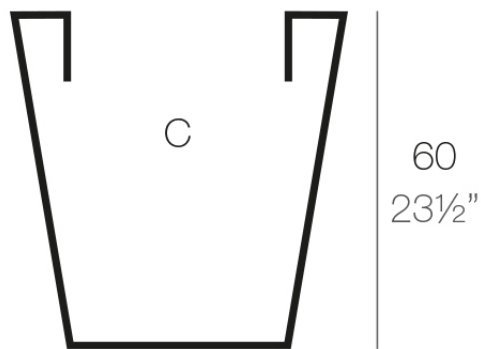

Info

Description

Pot made of polyethylene resin by rotational moulding. 100% Recyclable. Item suitable for indoor and outdoor use. Available in different finishes.

Weight: 8.4 Kg

60x60 - 23½"x23½"

39x39 - 15¼"x15¼"

CONO CUADRADO 60cm
SQUARED CONE 23½"

C = 150 L
C = 39½ gal

Finishes

finishes

Simple

Ref. 41160

white 2001

black 2002