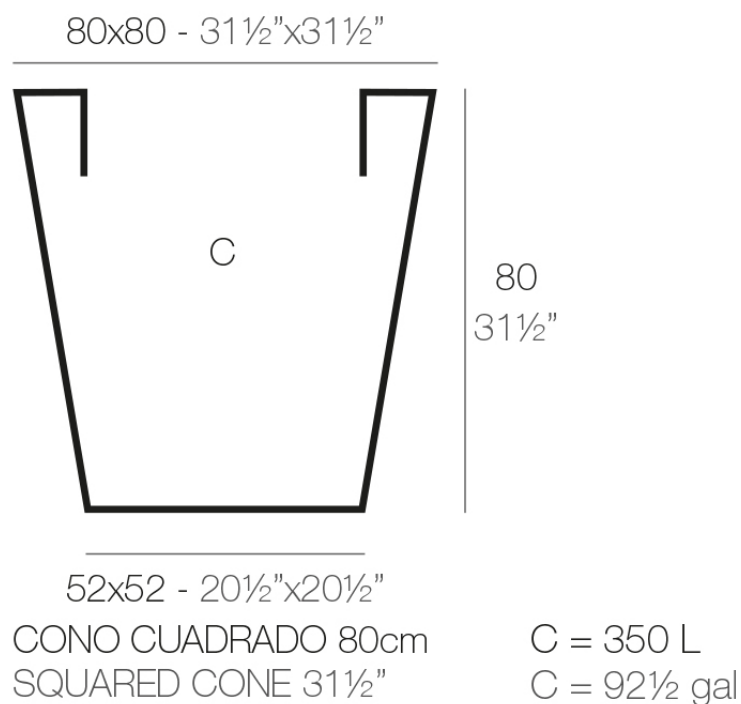

### Description

Pot made of polyethylene resin by rotational moulding. 100% Recyclable. Item suitable for indoor and outdoor use. Available in different finishes.

Weight: 18 Kg