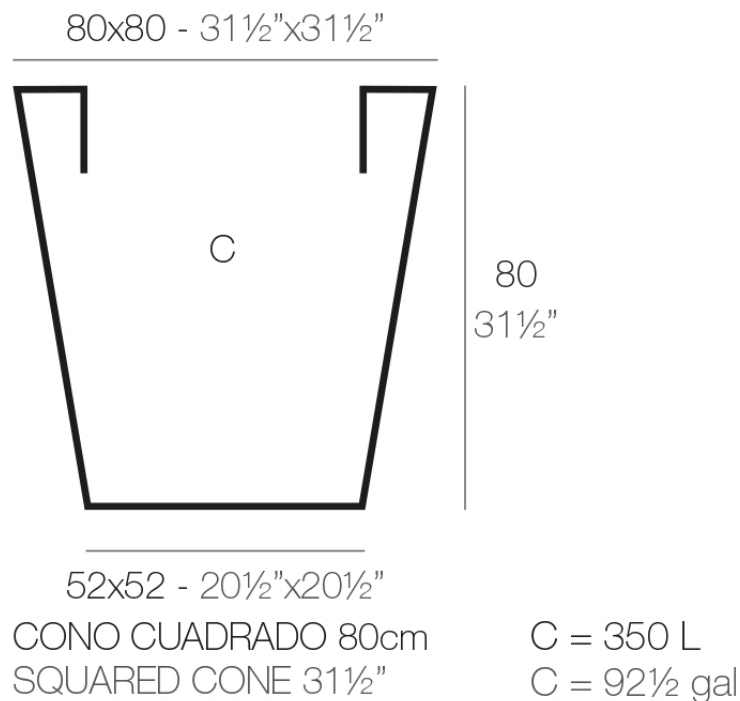

### Description

Pot made of polyethylene resin by rotational moulding. 100% Recyclable. Item suitable for indoor and outdoor use. Available in different finishes.

Weight: 18 Kg