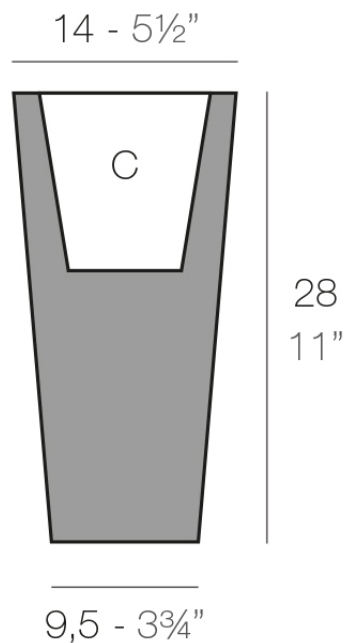

## High square cone 14x14x28

### Description

Pot made of polyethylene resin by rotational moulding. 100% Recyclable. Item suitable for indoor and outdoor use. Available in different finishes.

Weight: 0.7 Kg

CONO ALTO Nano 14 cm  
HIGH CONE Nano 5 1/2"

C = 1,5 L  
C = 1/2 gal