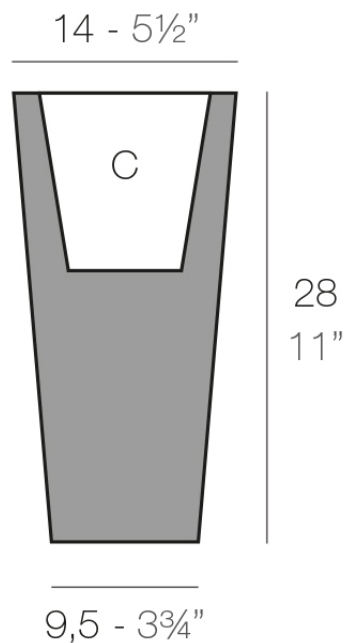

High square cone 14x14x28

Info

Description

Pot made of polyethylene resin by rotational moulding. 100% Recyclable. Item suitable for indoor and outdoor use. Available in different finishes.

Weight: 0.7 Kg

CONO ALTO Nano 14 cm
HIGH CONE Nano 5 1/2"

C = 1,5 L
C = 1/2 gal

Finishes

finishes

Basic

Ref. 41214A

white 2001

black 2002