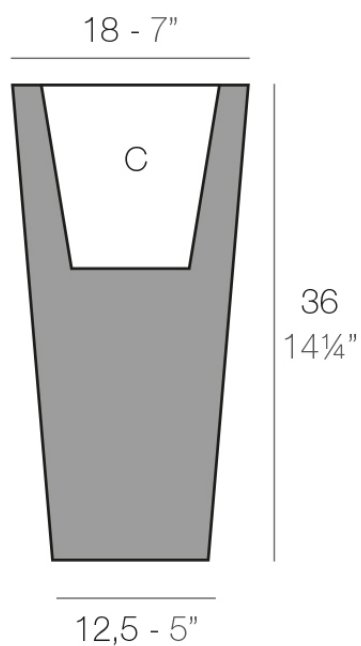

## High square cone 18x18x36

### Description

Pot made of polyethylene resin by rotational moulding. 100% Recyclable. Item suitable for indoor and outdoor use. Available in different finishes.

Weight: 1.4 Kg

CONO ALTO Nano 18 cm  
HIGH CONE Nano 7"