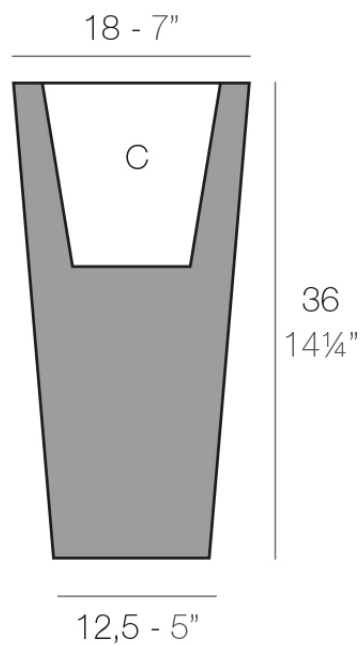

High square cone 18x18x36

Info

Description

Pot made of polyethylene resin by rotational moulding. 100% Recyclable. Item suitable for indoor and outdoor use. Available in different finishes.

Weight: 1.4 Kg

CONO ALTO Nano 18 cm
HIGH CONE Nano 7"

C = 3 L
C = 1 gal

Finishes

finishes

Basic

Ref. 41218A

white 2001

black 2002