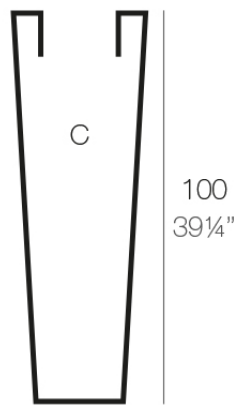

Info

Description

Pot made of polyethylene resin by rotational moulding. 100% Recyclable. Item suitable for indoor and outdoor use. Available in different finishes.

Weight: 7 Kg

35x35- 13 $\frac{3}{4}$ "x13 $\frac{3}{4}$ "

23x23 - 9"x9"

CONO CUADRADO ALTO 35 x 100 cm
HIGH SQUARE CONE 13 $\frac{3}{4}$ " x 39 $\frac{1}{4}$ "

C = 86 L
C = 22 $\frac{1}{2}$ gal

Finishes

finishes

Simple

Ref. 41235

white 2001