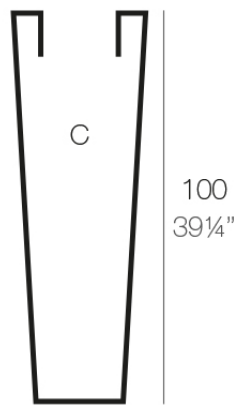

Info

Description

Pot made of polyethylene resin by rotational moulding. 100% Recyclable. Item suitable for indoor and outdoor use. Available in different finishes.

Weight: 7 Kg

35x35- 13 $\frac{3}{4}$ "x13 $\frac{3}{4}$ "

23x23 - 9"x9"

CONO CUADRADO ALTO 35 x 100 cm
HIGH SQUARE CONE 13 $\frac{3}{4}$ " x 39 $\frac{1}{4}$ "

C = 86 L

C = 22 $\frac{1}{2}$ gal

Finishes

finishes

Simple

Ref. 41235