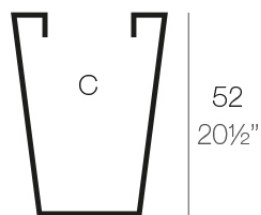

Info

Description

Pot made of polyethylene resin by rotational moulding. 100% Recyclable. Item suitable for indoor and outdoor use. Available in different finishes.

Weight: 1.85 Kg

40x40- 15¾"x15¾"

25,5x25,5 - 10"x10"

CONO CUADRADO ALTO 40 x 52 cm
HIGH SQUARE CONE 15¾" x 20½"

C = 55 L
C = 14½ gal

Finishes

finishes

Simple

Ref. 41240

white 2001

black 2002