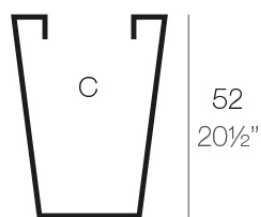

Info

Description

Pot made of polyethylene resin by rotational moulding. 100% Recyclable. Item suitable for indoor and outdoor use. Available in different finishes.

Weight: 1.85 Kg

40x40- 15¾"x15¾"

25,5x25,5 - 10"x10"

CONO CUADRADO ALTO 40 x 52 cm
HIGH SQUARE CONE 15¾" x 20½"

C = 55 L
C = 14½ gal

Finishes

finishes

Simple

Ref. 41240

white 2001

black 2002