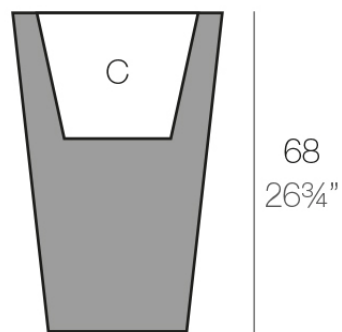

Info

Description

Pot made of polyethylene resin by rotational moulding. 100% Recyclable. Item suitable for indoor and outdoor use. Available in different finishes.

Weight: 7.02 Kg

45x45 - 17³/₄"x17³/₄"

27x27 - 10³/₄"x10³/₄"

CONO CUADRADO ALTO 45 cm
SQUARE HIGH CONE 17³/₄"

C = 32 L
C = 8¹/₂ gal

Finishes

finishes

Basic

Ref. 41245A

white 2001

black 2002