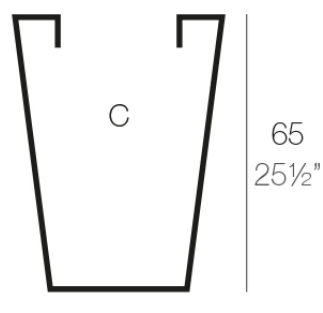

### Description

Pot made of polyethylene resin by rotational moulding. 100% Recyclable. Item suitable for indoor and outdoor use. Available in different finishes.

Weight: 3.3 Kg

50x50- 19 $\frac{3}{4}$ "x19 $\frac{3}{4}$ "

32x32 - 12 $\frac{1}{2}$ "x12 $\frac{1}{2}$ "

CONO CUADRADO ALTO 50 x 65 cm  
HIGH SQUARE CONE 19 $\frac{3}{4}$ " x 25 $\frac{1}{2}$ "

C = 110 L  
C = 29 gal