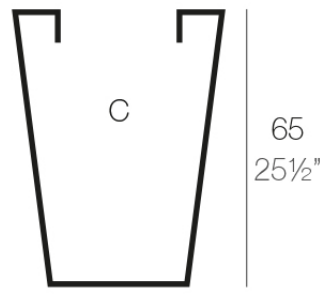

Info

Description

Pot made of polyethylene resin by rotational moulding. 100% Recyclable. Item suitable for indoor and outdoor use. Available in different finishes.

Weight: 3.3 Kg

50x50- 19 $\frac{3}{4}$ "x19 $\frac{3}{4}$ "

32x32 - 12 $\frac{1}{2}$ "x12 $\frac{1}{2}$ "

CONO CUADRADO ALTO 50 x 65 cm
HIGH SQUARE CONE 19 $\frac{3}{4}$ " x 25 $\frac{1}{2}$ "

C = 110 L
C = 29 gal

Finishes

finishes

Simple

Ref. 41250

white 2001