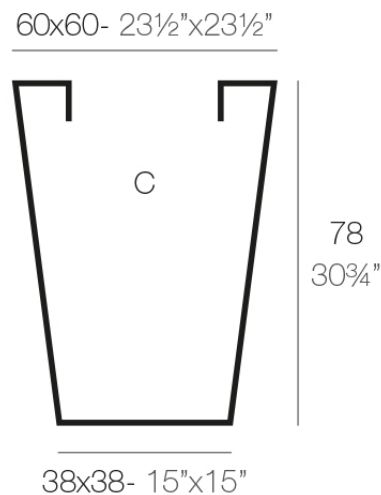

Info

Description

Pot made of polyethylene resin by rotational moulding. 100% Recyclable. Item suitable for indoor and outdoor use. Available in different finishes.

Weight: 5.25 Kg

CONO CUADRADO ALTO 60 x 78 cm
HIGH SQUARE CONE 23½" x 30¾"

C = 190 L
C = 50 gal

Finishes

finishes

Simple

Ref. 41260

white 2001

black 2002

ecru 2003