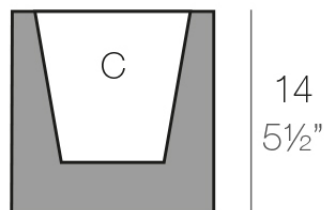

Cube 14x14x14

Info

Description

Pot made of polyethylene resin by rotational moulding. 100% Recyclable. Item suitable for indoor and outdoor use. Available in different finishes.

Weight: 0.45 Kg

14x14 - 5½"x5½"

CUBO Nano 14 x 14 x 14 cm

CUBO Nano 5½" x 5½" x 5½"

C = 1 L

C = ½ gal

Finishes

finishes

Basic

Ref. 41314A