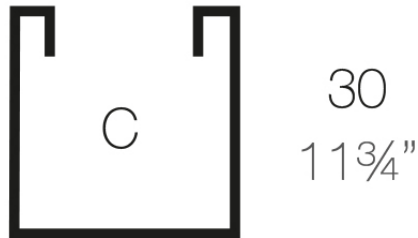

Info

Description

Pot made of polyethylene resin by rotational moulding. 100% Recyclable. Item suitable for indoor and outdoor use. Available in different finishes.

Weight: 1.9 Kg

30x30 - 11 3/4"x11 3/4"

CUBO 30cm C = 26 L 30 cm
CUBE 11 3/4" C = 7 gal 11 3/4"