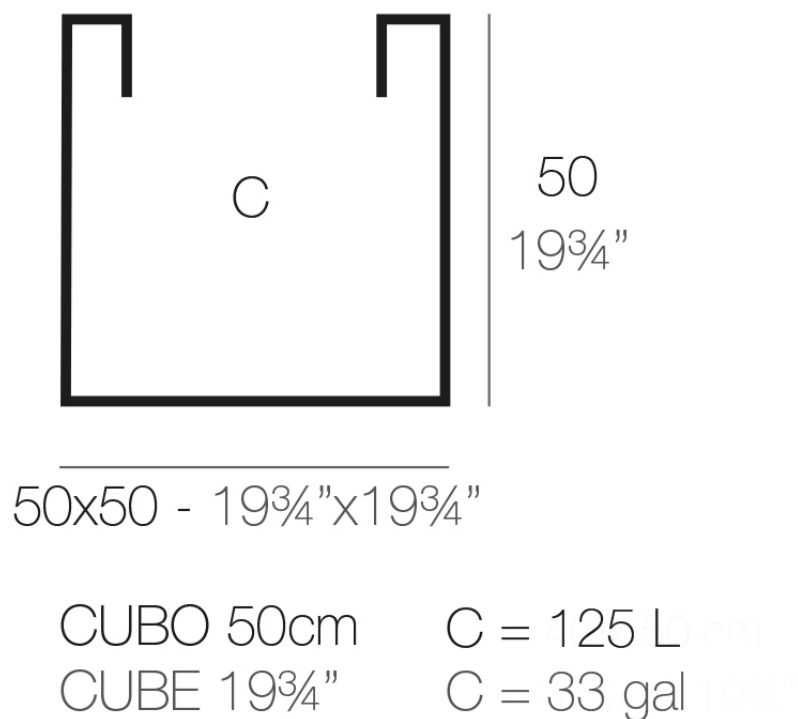

Info

Description

Pot made of polyethylene resin by rotational moulding. 100% Recyclable. Item suitable for indoor and outdoor use. Available in different finishes.

Weight: 7.5 Kg

Finishes

finishes

Simple

Ref. 41350