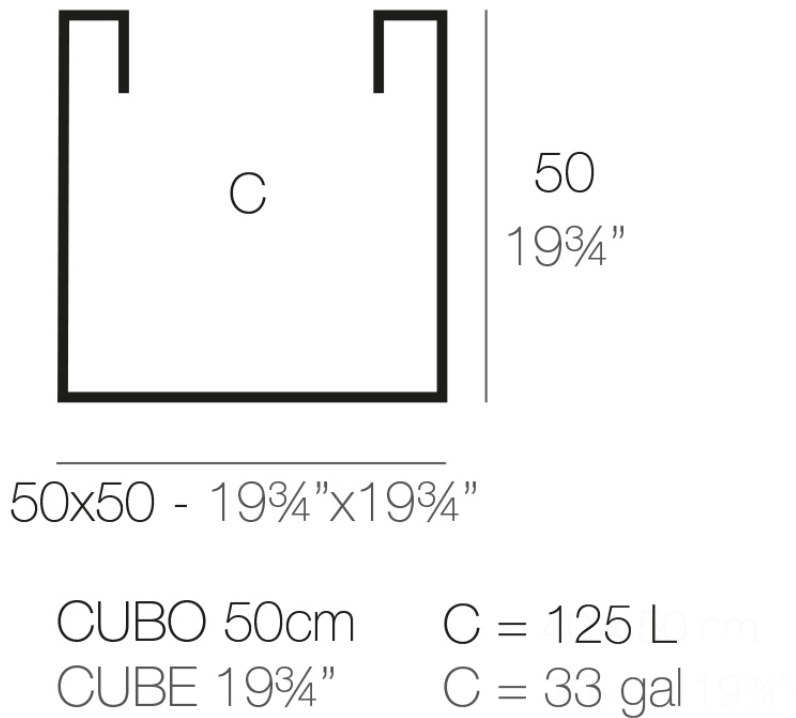

### Description

Pot made of polyethylene resin by rotational moulding. 100% Recyclable. Item suitable for indoor and outdoor use. Available in different finishes.

Weight: 7.5 Kg