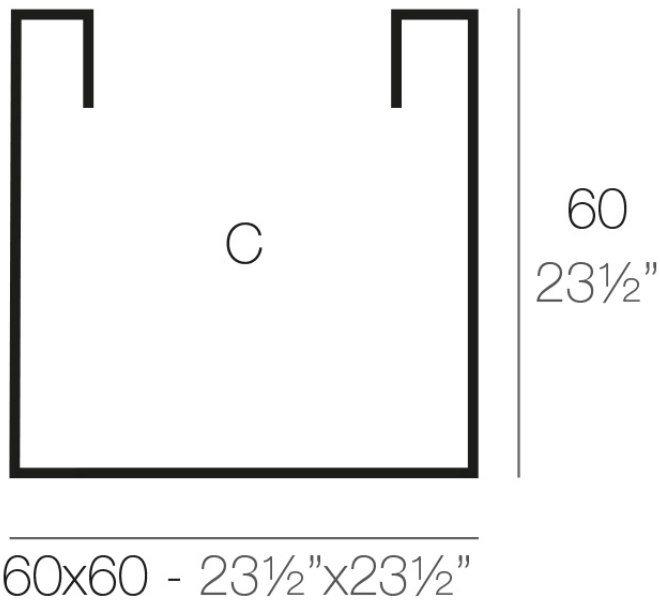

Info

Description

Pot made of polyethylene resin by rotational moulding. 100% Recyclable. Item suitable for indoor and outdoor use. Available in different finishes.

Weight: 10.5 Kg

CUBO 60cm C = 212 L 23cm
CUBE 23 1/2" C = 56 gal 8"