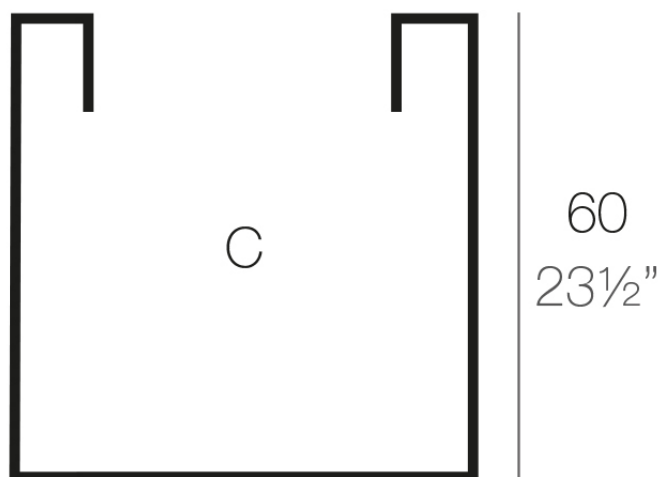

### Description

Pot made of polyethylene resin by rotational moulding. 100% Recyclable. Item suitable for indoor and outdoor use. Available in different finishes.

Weight: 10.5 Kg

60x60 - 23 1/2"x23 1/2"

CUBO 60cm      C = 212 L 20 cm  
CUBE 23 1/2"      C = 56 gal 8"