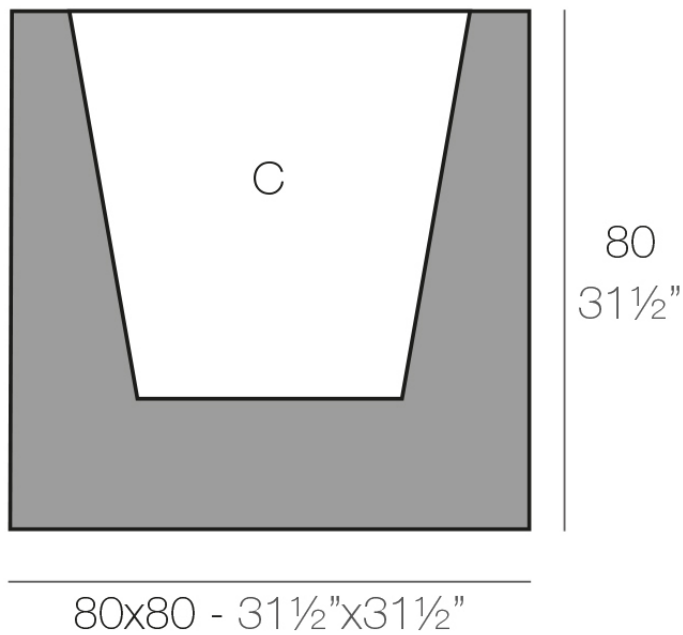

Info

Description

Pot made of polyethylene resin by rotational moulding. 100% Recyclable. Item suitable for indoor and outdoor use. Available in different finishes.

Weight: 23 Kg

CUBO 80cm	C = 200 L	111 x 62 cm
CUBE 31 1/2"	C = 53 gal	25 1/2" x 24 1/2"