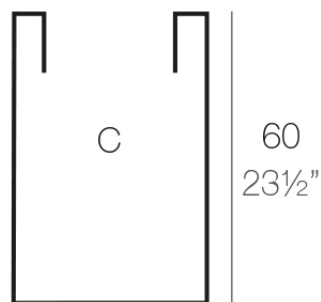

Info

Description

Pot made of polyethylene resin by rotational moulding. 100% Recyclable. Item suitable for indoor and outdoor use. Available in different finishes.

Weight: 5.7 Kg

40x40 - 15 $\frac{3}{4}$ "x15 $\frac{3}{4}$ "

CUBO ALTO 40 x 60 cm C = 94 L
HIGH CONE 15 $\frac{3}{4}$ " X 23 $\frac{1}{2}$ " C = 25 gal

Finishes

finishes

Simple

Ref. 41440

white 2001

black 2002

ecru 2003