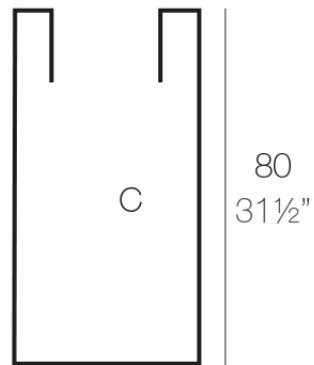

Info

Description

Pot made of polyethylene resin by rotational moulding. 100% Recyclable. Item suitable for indoor and outdoor use. Available in different finishes.

Weight: 9 Kg

40x40 - 15¾"x15¾"

CUBO ALTO 40 x 80 cm
HIGH CONE 15¾" X 31½"

C = 127 L 80 cm
C = 33½ gal 31½"

Finishes

finishes

Simple

Ref. 41441

white 2001

black 2002

ecru 2003