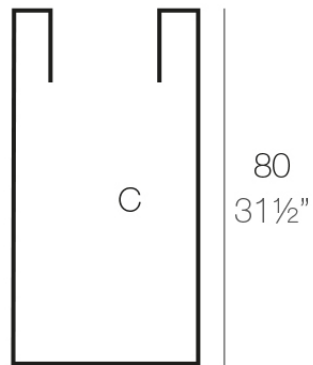

### Description

Pot made of polyethylene resin by rotational moulding. 100% Recyclable. Item suitable for indoor and outdoor use. Available in different finishes.

Weight: 9 Kg

40x40 - 15¾"x15¾"

CUBO ALTO 40 x 80 cm  
HIGH CONE 15¾" X 31½"

C = 127 L 80 cm  
C = 33½ gal 31½"