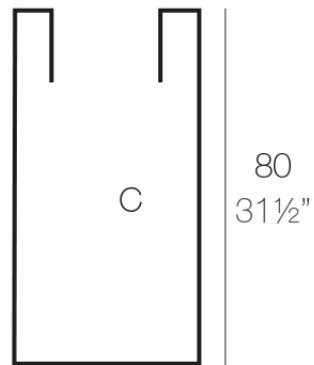

Info

Description

Pot made of polyethylene resin by rotational moulding. 100% Recyclable. Item suitable for indoor and outdoor use. Available in different finishes.

Weight: 9 Kg

40x40 - 15³/₄"x15³/₄"

CUBO ALTO 40 x 80 cm
HIGH CONE 15³/₄" X 31¹/₂"

C = 127 L 80 cm
C = 33¹/₂ gal 31¹/₂"

Finishes

finishes

Simple

Ref. 41441

white 2001

black 2002

ecru 2003