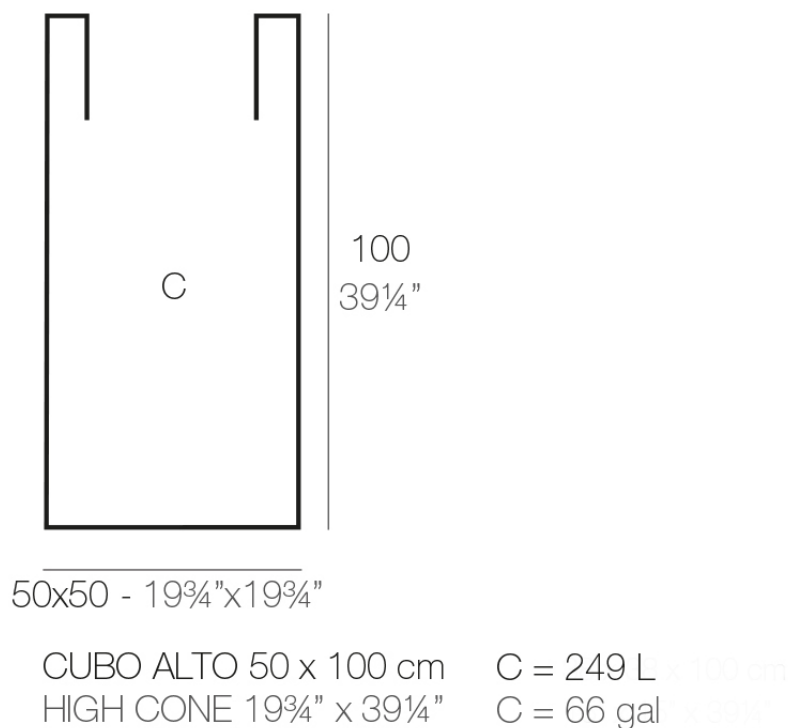

### Description

Pot made of polyethylene resin by rotational moulding. 100% Recyclable. Item suitable for indoor and outdoor use. Available in different finishes.

Weight: 14 Kg