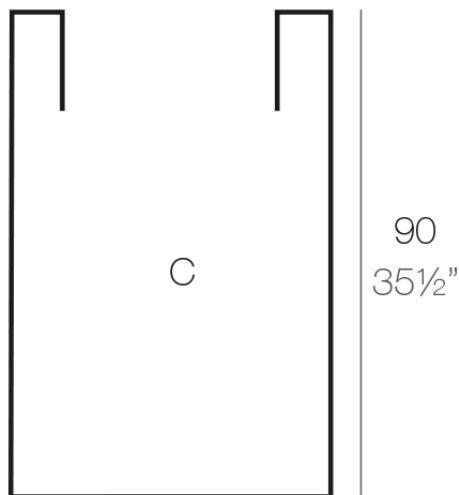

Info

Description

Pot made of polyethylene resin by rotational moulding. 100% Recyclable. Item suitable for indoor and outdoor use. Available in different finishes.

Weight: 13 Kg

60x60 - 23½"x23½"

CUBO ALTO 60 x 90 cm

HIGH CONE 23½" X 35½"

C = 320 L x 90 cm

C = 84½ gal x 35½"

Finishes

finishes

Simple

Ref. 41460

white 2001