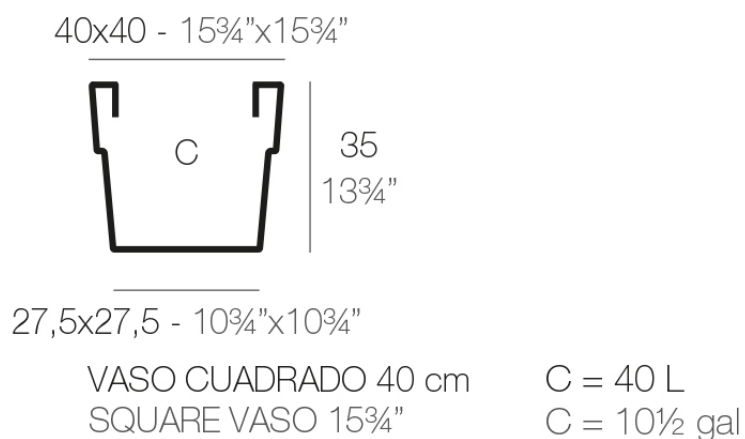

Info

Description

Pot made of polyethylene resin by rotational moulding. 100% Recyclable. Item suitable for indoor and outdoor use. Available in different finishes.

Weight: 0.58 Kg

Finishes

finishes

Simple

Ref. 41540