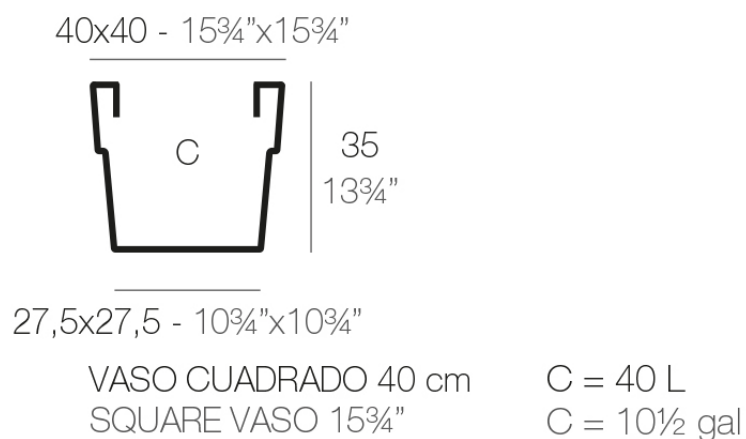

### Description

Pot made of polyethylene resin by rotational moulding. 100% Recyclable. Item suitable for indoor and outdoor use. Available in different finishes.

Weight: 0.58 Kg