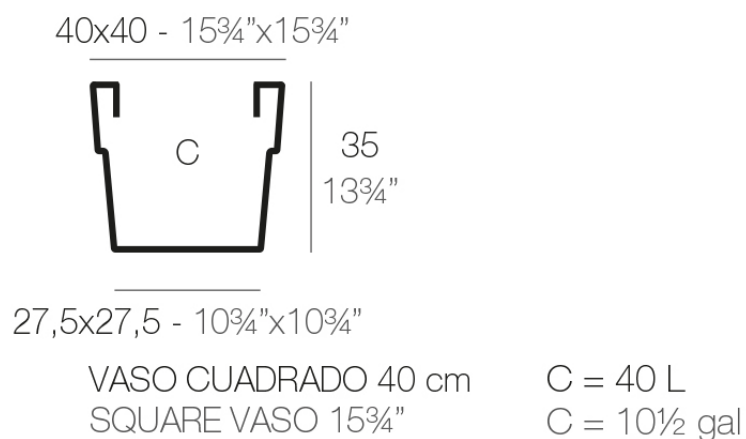

Info

Description

Pot made of polyethylene resin by rotational moulding. 100% Recyclable. Item suitable for indoor and outdoor use. Available in different finishes.

Weight: 0.58 Kg