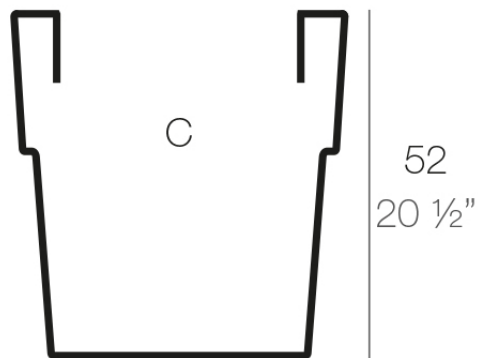

Info

Description

Pot made of polyethylene resin by rotational moulding. 100% Recyclable. Item suitable for indoor and outdoor use. Available in different finishes.

Weight: 3.5 Kg

60x60 - 23½"x23½"

40,5x40,5 - 16"x16"

VASO CUADRADO 60 cm
SQUARE VASO 23½"

C = 140 L

C = 37 gal

Finishes

finishes

Simple

Ref. 41560

white 2001