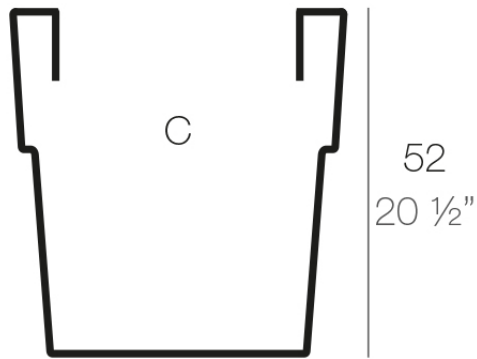

Info

Description

Pot made of polyethylene resin by rotational moulding. 100% Recyclable. Item suitable for indoor and outdoor use. Available in different finishes.

Weight: 3.5 Kg

60x60 - 23½"x23½"

40,5x40,5 - 16"x16"

VASO CUADRADO 60 cm
SQUARE VASO 23½"

C = 140 L

C = 37 gal

Finishes

finishes

Simple

Ref. 41560

white 2001