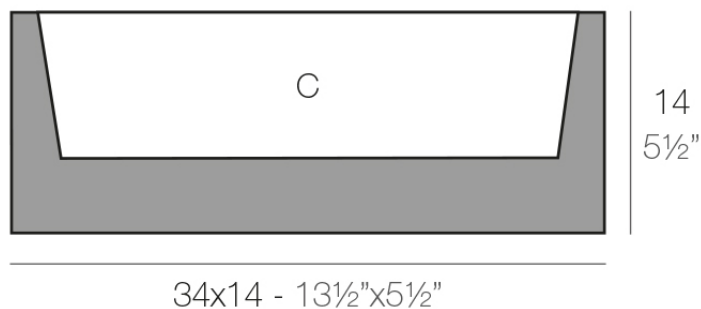

Jardiniere 14x34x14

Info

Description

Pot made of polyethylene resin by rotational moulding. 100% Recyclable. Item suitable for indoor and outdoor use. Available in different finishes.

Weight: 0.95 Kg

JARDINERA Nano 34 x 14 x 14 cm

JARDINIÈRE Nano 13½" x 5½" x 5½"

C = 2,5 L

C = ¾ gal

Finishes

finishes

Basic

Ref. 41614A

white 2001