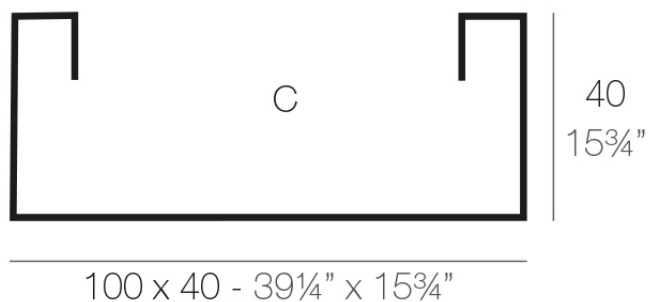

Info

Description

Pot made of polyethylene resin by rotational moulding. 100% Recyclable. Item suitable for indoor and outdoor use. Available in different finishes.

Weight: 9 Kg

JARDINERA 100 x 40 cm

C = 160 L x 40 cm

JARDINIÈRE 39¹/₄" x 15³/₄"

C = 42¹/₂ gal ¹/₂" x 15³/₄"

Finishes

finishes

Simple

Ref. 41640

white 2001

black 2002