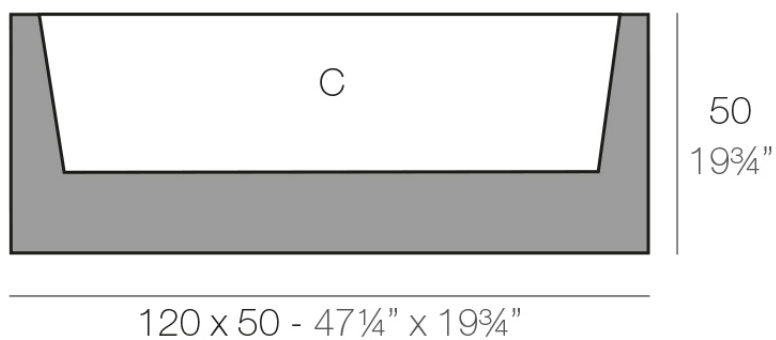

### Description

Pot made of polyethylene resin by rotational moulding. 100% Recyclable. Item suitable for indoor and outdoor use. Available in different finishes.

Weight: 15 Kg

JARDINERA 120 x 50 cm      C = 140 L 38 x 38 cm  
JARDINIÈRE 47 1/4" x 19 3/4"      C = 37 gal 15" x 15"