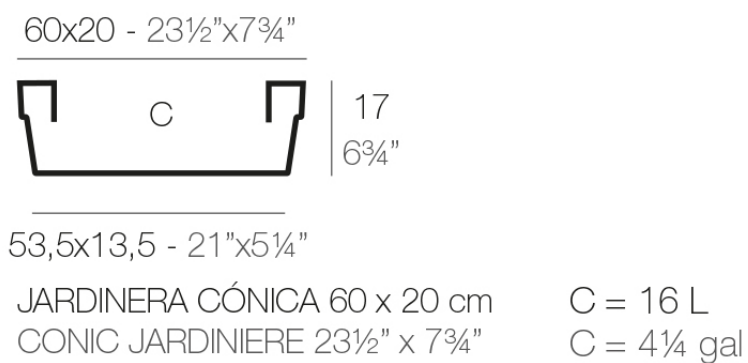

Info

Description

Pot made of polyethylene resin by rotational moulding. 100% Recyclable. Item suitable for indoor and outdoor use. Available in different finishes.

Weight: 0.35 Kg

Finishes

finishes

Simple

Ref. 41720