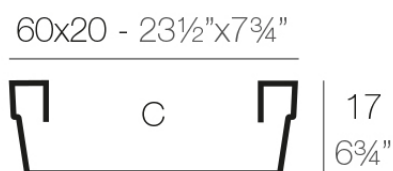

Info

Description

Pot made of polyethylene resin by rotational moulding. 100% Recyclable. Item suitable for indoor and outdoor use. Available in different finishes.

Weight: 0.35 Kg

53,5x13,5 - 21"x5¼"

JARDINERA CÓNICA 60 x 20 cm

CONIC JARDINIÈRE 23½" x 7¾"

C = 16 L

C = 4¼ gal

Finishes

finishes

Simple

Ref. 41720

white 2001