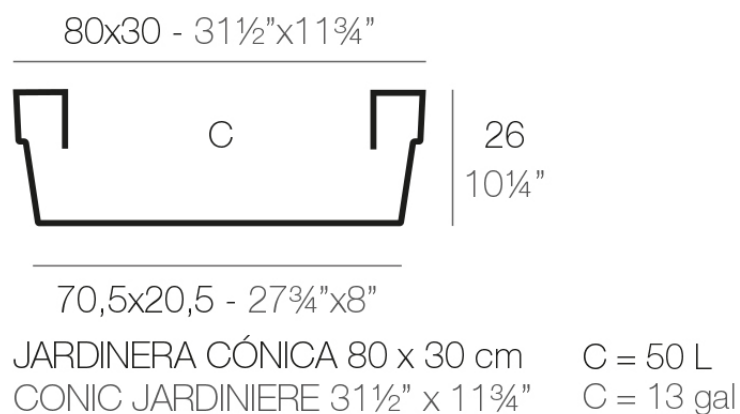

Info

Description

Pot made of polyethylene resin by rotational moulding. 100% Recyclable. Item suitable for indoor and outdoor use. Available in different finishes.

Weight: 1.95 Kg