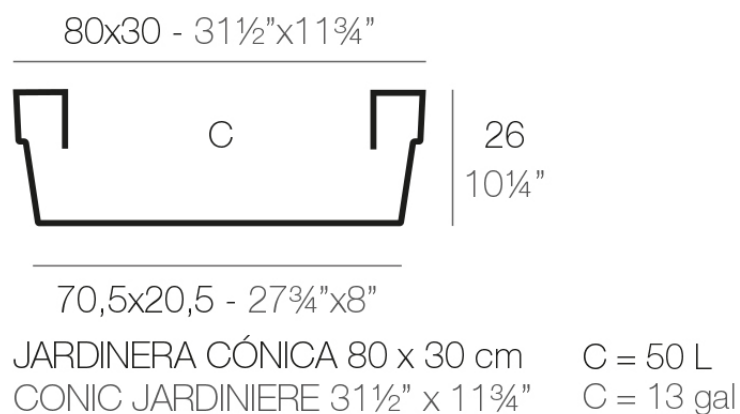

### Description

Pot made of polyethylene resin by rotational moulding. 100% Recyclable. Item suitable for indoor and outdoor use. Available in different finishes.

Weight: 1.95 Kg