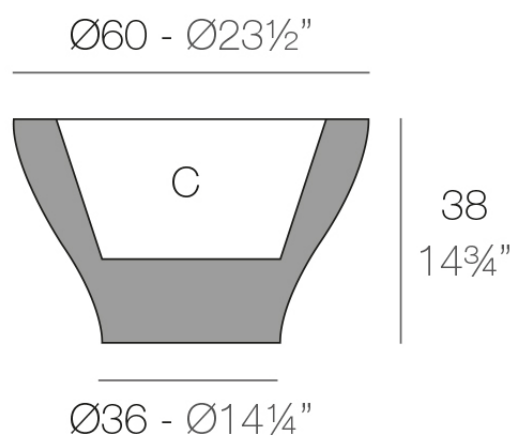

### Description

Pot made of polyethylene resin by rotational moulding. 100% Recyclable. Item suitable for indoor and outdoor use. Available in different finishes.

Weight: 5 Kg

CENTRO ALTO  $\text{Ø}60$   
CENTRO ALTO  $\text{Ø}23\frac{1}{2}"$

C = 35 L  
C =  $9\frac{1}{2}$  gal