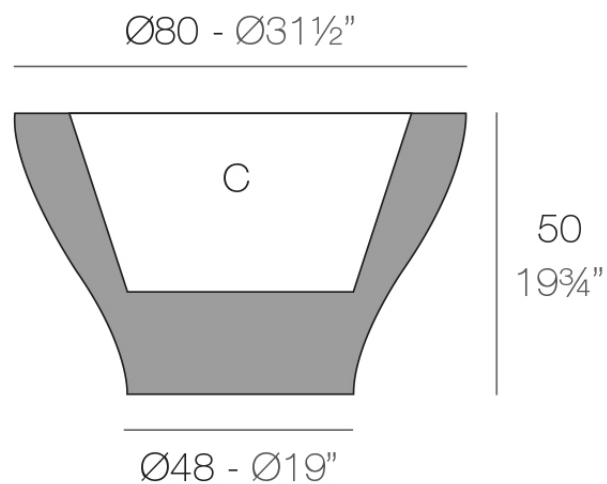

Info

Description

Pot made of polyethylene resin by rotational moulding. 100% Recyclable. Item suitable for indoor and outdoor use. Available in different finishes.

Weight: 10 Kg

CENTRO ALTO $\text{Ø}80$

CENTRO ALTO $\text{Ø}31\frac{1}{2}"$

C = 78 L

C = $20\frac{1}{2}$ gal

Finishes

finishes

Basic

Ref. 42080A

white 2001

black 2002