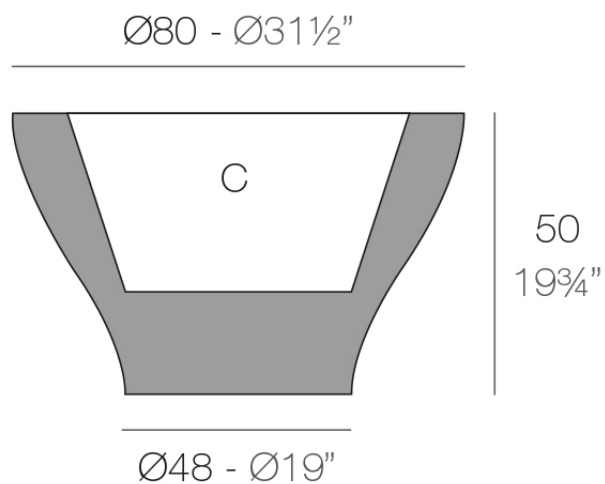

Info

Description

Pot made of polyethylene resin by rotational moulding. 100% Recyclable. Item suitable for indoor and outdoor use. Available in different finishes.

Weight: 10 Kg

CENTRO ALTO $\text{Ø}80$

CENTRO ALTO $\text{Ø}31\frac{1}{2}"$

C = 78 L

C = $20\frac{1}{2}$ gal

Finishes

finishes

Basic

Ref. 42080A

white 2001

black 2002