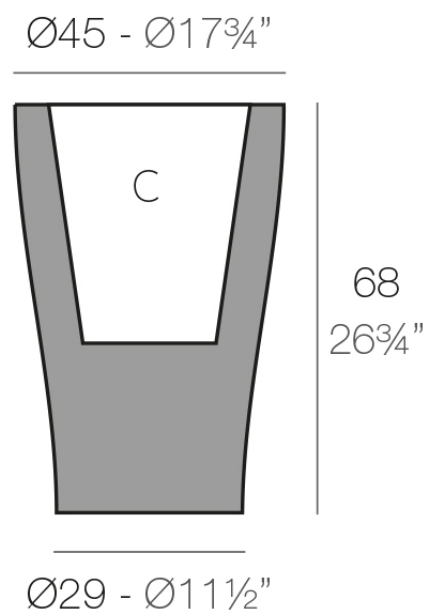

Info

Description

Pot made of polyethylene resin by rotational moulding. 100% Recyclable. Item suitable for indoor and outdoor use. Available in different finishes.

Weight: 5 Kg

CURVADA $\text{Ø}45 \times 68$ cm

C = 30 L

CURVADA $\text{Ø}17\frac{3}{4}" \times 26\frac{3}{4}"$

C = 8 gal

Finishes

finishes

Basic

Ref. 42145A

white 2001