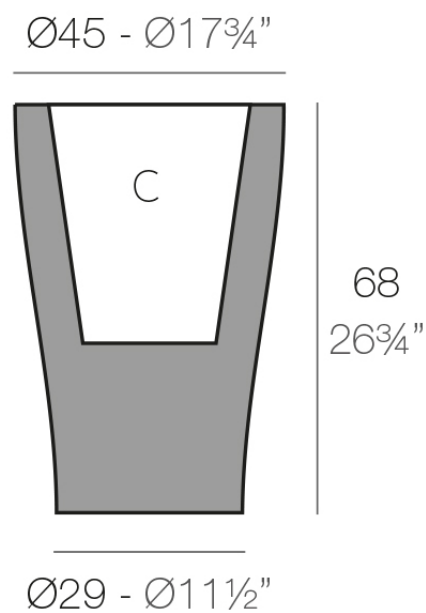

### Description

Pot made of polyethylene resin by rotational moulding. 100% Recyclable. Item suitable for indoor and outdoor use. Available in different finishes.

Weight: 5 Kg

CURVADA  $\text{Ø}45 \times 68$  cm

C = 30 L

CURVADA  $\text{Ø}17\frac{3}{4}" \times 26\frac{3}{4}"$

C = 8 gal