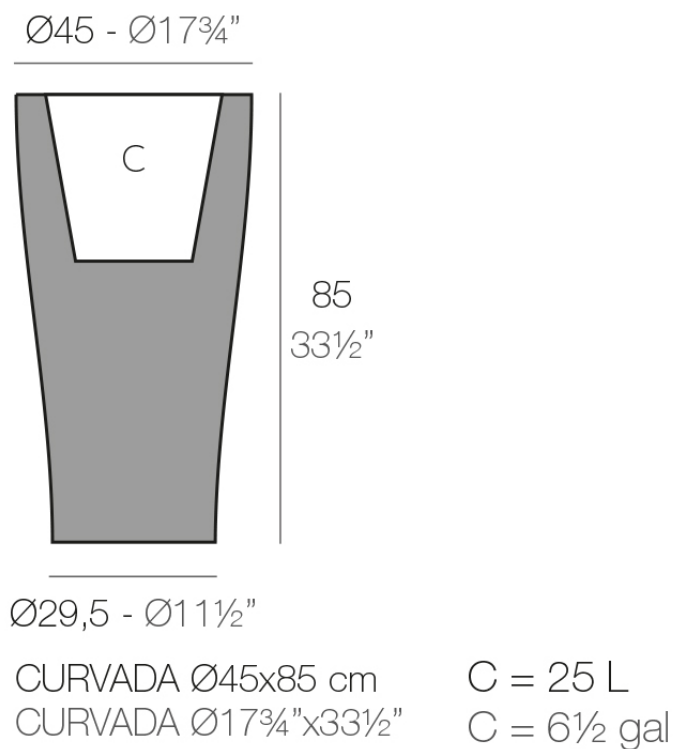

Info

Description

Pot made of polyethylene resin by rotational moulding. 100% Recyclable. Item suitable for indoor and outdoor use. Available in different finishes.

Weight: 7.5 Kg

Finishes

finishes

Basic

Ref. 42146A