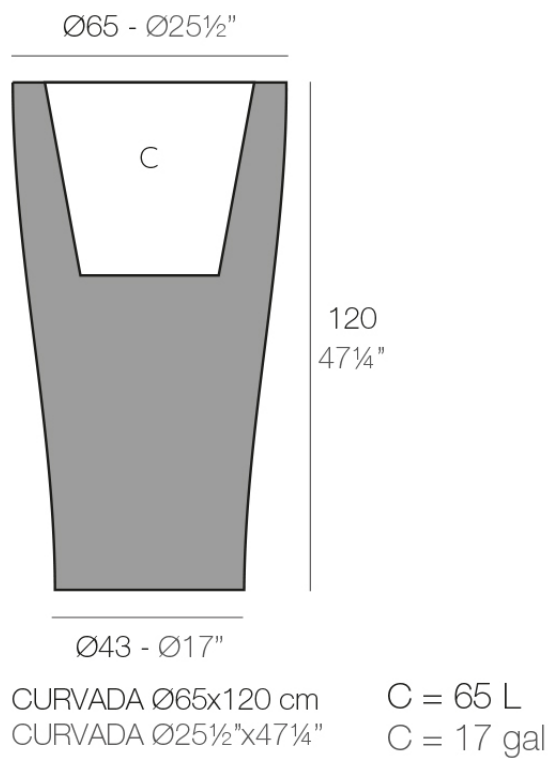

### Description

Pot made of polyethylene resin by rotational moulding. 100% Recyclable. Item suitable for indoor and outdoor use. Available in different finishes.

Weight: 14 Kg